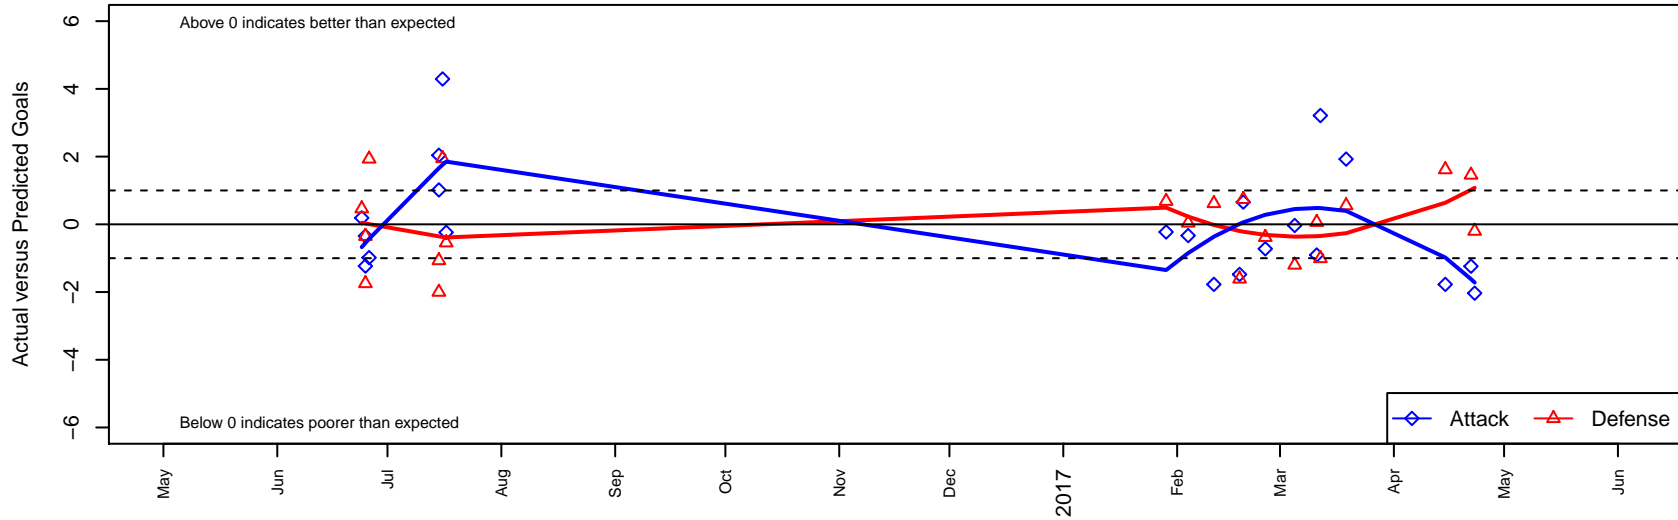

Capital FC Timbers Red B01

Capital FC
 Salem, OR
 B01 total strength=1291
 attack=7.52 defense=4
 spr league = Win OYS B01 Div 1 Green
 notes= Soboll 2016

alt names used:
 CFCT 2001 Boys Red
 CFC Timbers 2001 Boys Red
 Capital FC Timbers 01B Soboll
 Capital FC Timbers 01B Soboll

Venues played:
 2016 Capital Cup BU16
 2016 Beaverton Cup BU16 Silver
 2016 Win OYS B01 Division 1 Green
 2016 OYS Presidents Cup B01

Capital FC Timbers Red B01
 Dots are actual minus expected GF (blue circles) and GA (red triangles).
 Blue line is smoothed change in attack strength. Red is smoothed change in defense strength.

**attack and defense variance (black dot)
relative to other teams
and top 10 in region**

**attack and defense rating
relative to others at age
and all opponents in last 13 months**

**attack and defense rating
relative to others at age
and all opponents in last 13 months**

Performance relative to 13 month average

Performance relative to 13 month average

Distribution of opponents
 Red = Lose zone, Blue = Win zone, Green = Even
 Black line separates win/lose zones

lot. A=Neither has attack advantage, B=Opponent has both attack and defense advantage, C=Opponent has both attack and defense disadvantage, D=Both have